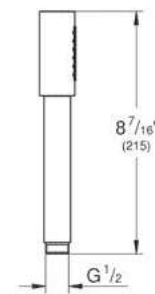

Regadera de mano Sena Stick
Orificios de fácil limpieza SpeedClean
Water Guide interno para mayor durabilidad
GROHE Ecojoy ¡Ahorra agua! 6.6 lpm

- **26465AL0** ● Brushed Warm Sunset
- **26465DL0** ● Cool sunrise
- **26465GL0** ● Brushed Hard Graphite

$ 6,630