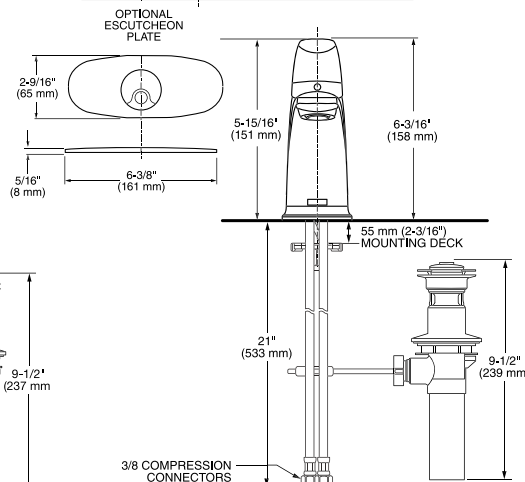

Duomando para lavabo **Colony Pro**

- Duradero, confiable, con la calidad única de American Standard
- Disponible en tres hermosos acabados para combinar con cualquier baño
- Construcción de metal sin plomo
- Rendimiento sin goteo con el uso de válvulas de disco de cerámica
- Cumple con ADA
- Instalación fácil y rápida
- 11.2 galones por minuto (1.2 gpm / 4.5 lpm)
- Ahorra agua