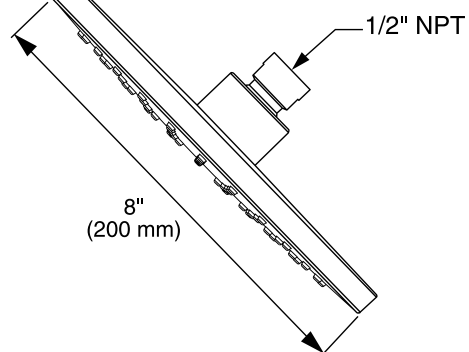

1660508.002 Cromo ●

$979

1660508.278 Legacy Bronze ●

$1,369

Regadera **Townsend**

1660528.002 Cromo ●

$979

1660528.295 Satin ●

$1,369

1660528.243 Negro ●

$1,369

Regadera **Studio**