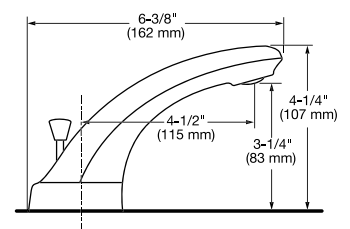

Duomando para lavabo **Colony Pro**

- Duradero, confiable, con la calidad única de American Standard
- Disponible en tres hermosos acabados para combinar con cualquier baño
- Construcción de metal sin plomo
- Rendimiento sin goteo con el uso de válvulas de disco de cerámica
- Cumple con ADA
- Instalación fácil y rápida
- 11.2 galones por minuto (1.2 gpm / 4.5 lpm)
- Ahorra agua