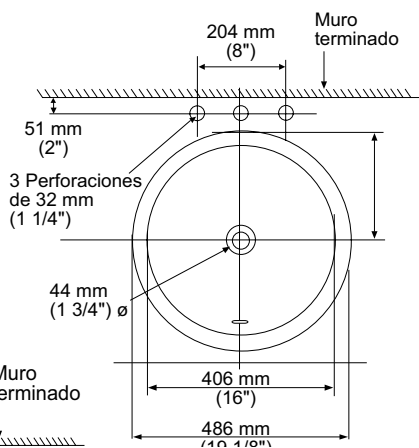

01645.020 Blanco ☐
Grande

$1,239

01646.020 Blanco ☐
Chico

$1,069

Lavabo de sobrecubierta **Redondo**

- Cerámica porcelanizada de alto brillo
- Sin perforaciones
- Rebosadero posterior

Redondo grande