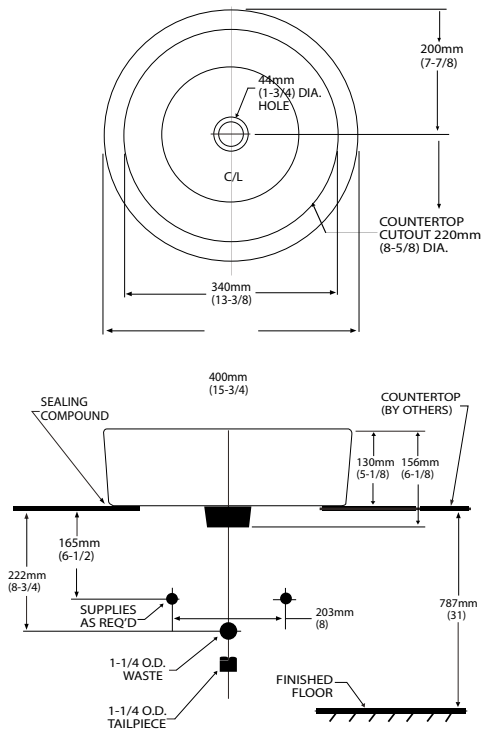

0502000.020 Blanco ○

$2,209

Lavabo de sobreponer **Tess**

- Cerámica porcelanizada de alto brillo
- Sin perforaciones
- Sin rebosadero
- Lavabo de diseño minimalista