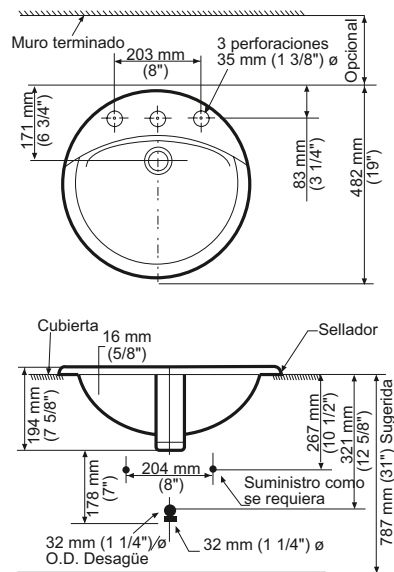

Lavabo de sobrecubierta **Rondalyn**

- Cerámica porcelanizada de alto brillo
- Disponible con perforaciones de 4", 8" y monomando
- Rebosadero frontal
- Amplio espacio interior
- Se adapta a la plantilla universal de 19"