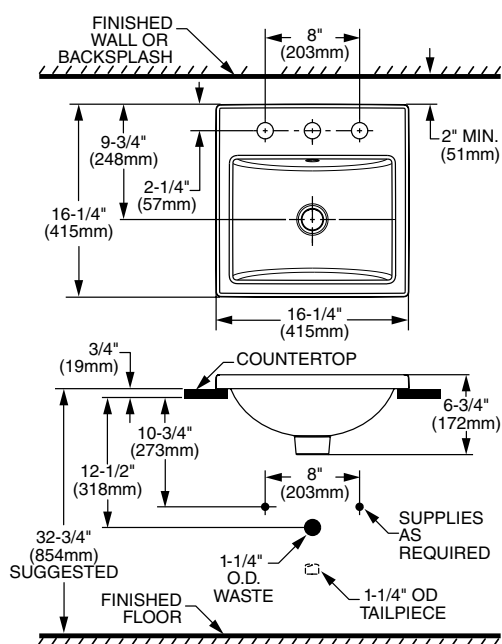

0642001.020 Blanco ☐
Perforación para monomando

$1,399

0642008.020 Blanco ☐
Perforación 8"

$1,349

Lavabo de sobrecubierta **Studio Carre**

- Cerámica porcelanizada de alto brillo
- Disponible con perforaciones de 8" y monomando
- Rebosadero posterior