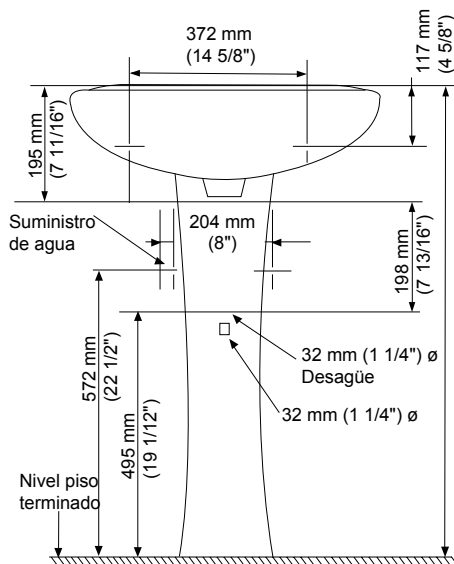

Lavabo y pedestal **Fiesta**

- Cerámica porcelanizada de alto brillo
- Disponible con perforaciones de 4" y monomando
- Rebosadero posterior
- Altura normal
- Cubierta con amplio espacio