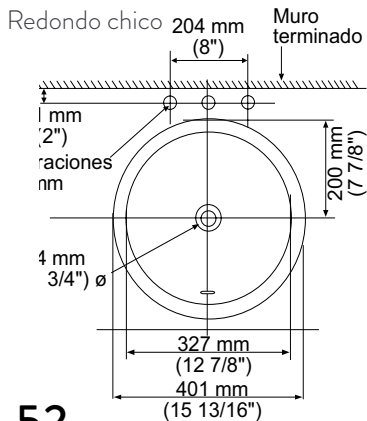

01645.020 Blanco ☐
Grande

$1,239

01646.020 Blanco ☐
Chico

$1,069

Lavabo de sobrecubierta **Redondo**

- Cerámica porcelanizada de alto brillo
- Sin perforaciones
- Rebosadero posterior

Redondo grande