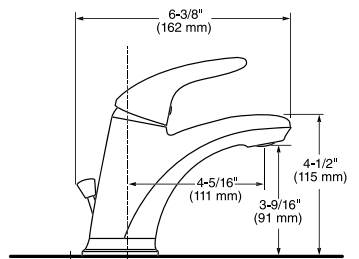

Duomando para lavabo **Colony Pro**

- Duradero, confiable, con la calidad única de American Standard
- Disponible en tres hermosos acabados para combinar con cualquier baño
- Construcción de metal sin plomo
- Rendimiento sin goteo con el uso de válvulas de disco de cerámica
- Cumple con ADA
- Instalación fácil y rápida
- 11.2 galones por minuto (1.2 gpm / 4.5 lpm)
- Ahorra agua