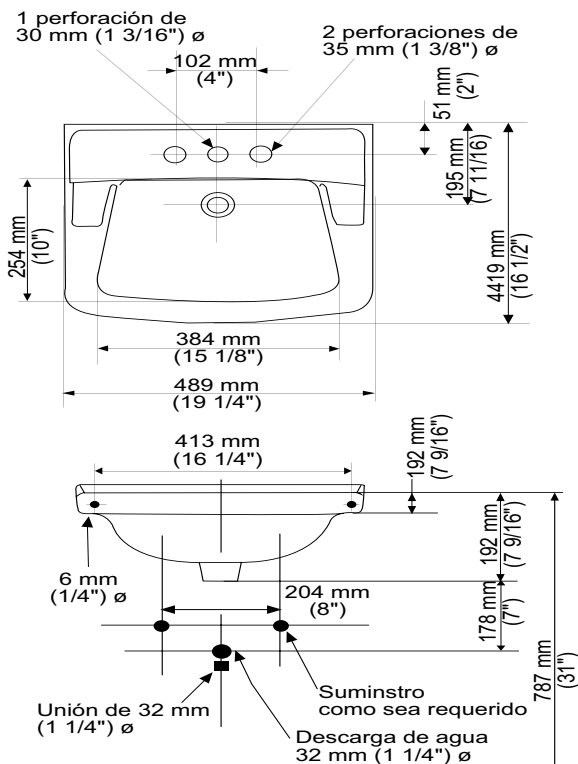

01017.020 Blanco ☐

$1,059

Lavabo de colgar **Veracruz**

- Cerámica porcelanizada de alto brillo
- Disponible con perforación de 4"
- Rebosadero posterior
- Amplio espacio interior