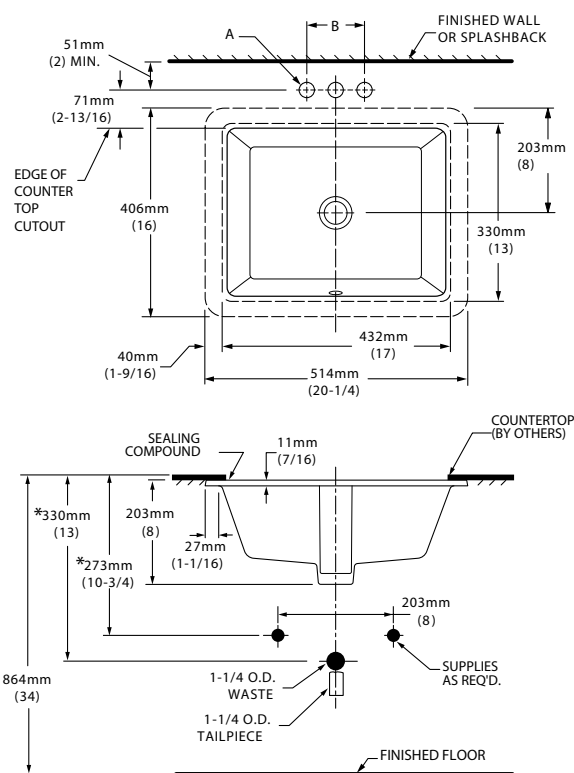

0610000.020 Blanco ○

$1,859

Lavabo de bajocubierta **Boulevard**

- Cerámica porcelanizada de alto brillo
- Sin perforaciones
- Rebosadero frontal
- Amplio espacio interior
- Fondo plano