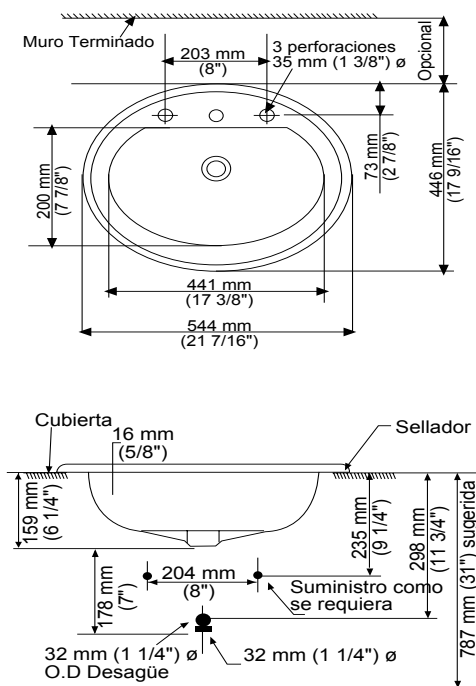

01660.020 Blanco ☐
Perforación 4"

$1,369

01661.020 Blanco ☐
Perforación para monomando

$1,369

Lavabo de sobrecubierta **Cadet Universal**

- Cerámica porcelanizada de alto brillo
- Disponible con perforaciones de 4" y monomando
- Amplio espacio interior
- Se adapta a la plantilla universal de 19"
- Rebosadero posterior