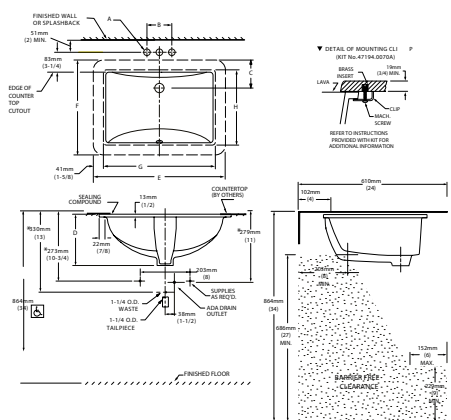

Lavabo Chico:
21-1/4" x 15-1/4"

Lavabo Grande:
23-5/8" x 16- 5/8"

FITTING	A	B
CENTER-SET	1-1/16 (27mm)	4 (102mm)
SPREAD	1-1/4 (32mm)	8 (203mm)

CAT. NO.	E	F	G	H	C	D
0614.000	540mm (21-1/4)	387mm (15-1/4)	464mm (18-1/4)	308mm (12-1/8)	114mm (4-1/2)	209mm (8-1/4)
0618.000	600mm (23-5/8)	422mm (16-5/8)	537mm (21-1/8)	356mm (14)	108mm (4-1/4)	209mm (8-1/4)